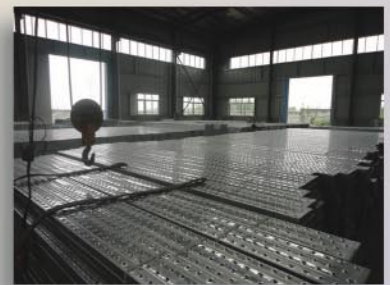

Vincent Scaffolding & Trading Company Limited

Tel:(852) 2520 6201 Fax:(852) 2520 0522 E-mail:vstcl@yahoo.com.hk Website:www.vstcl.com

Scaffolding & Parts 通架及工作台配件

Metal Deck