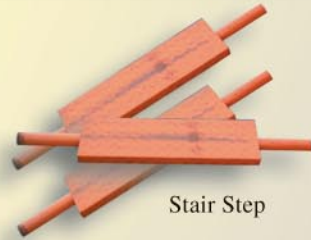

## Scaffolding & Parts 通架及工作台配件

Putlog

Beam Clamp

Swivel Coupler

Stair Step

1.9m Stair

Inner Coupler

Sleeve Coupler

BS Type Beam Clamp

400mm / 600mm U Head Jack

Aluminium Working Platform

Aluminium Ladder Platform

Aluminium Platform Narrow

Fiber Glass Working Platform Narrow

Scaffolding Cap

Scaffold Tube