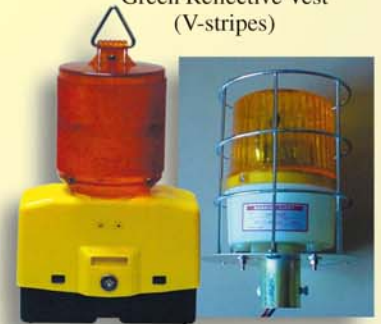

"Vincent" 12 Heads Xenon Light  
(BS 3143)

"Vincent" Red Warning Lamp  
(BS 3143)

"Vincent" LED Warning Lamp  
(BS 3143)

LED Solar Work Light  
(BS 3143)

Rotating Lamp

"Vincent"  
Red & White Position Plastic Pole