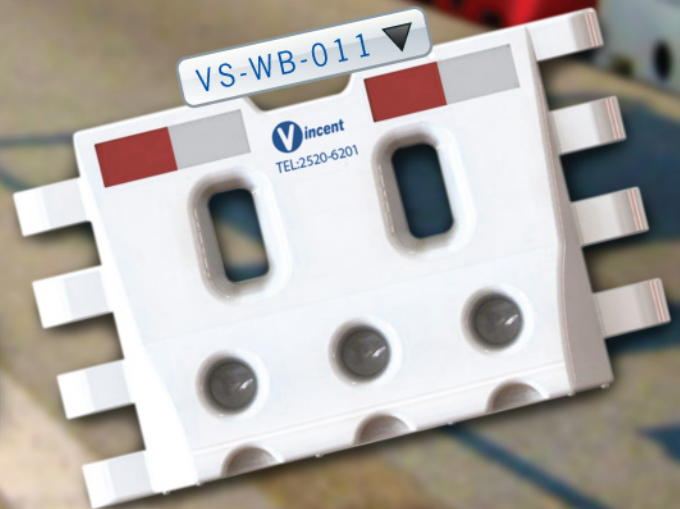

VS-WB-011 ▼

ALL RIGHTS RESERVED

* 版權所有，翻版必究 *

Your No.1 Choice